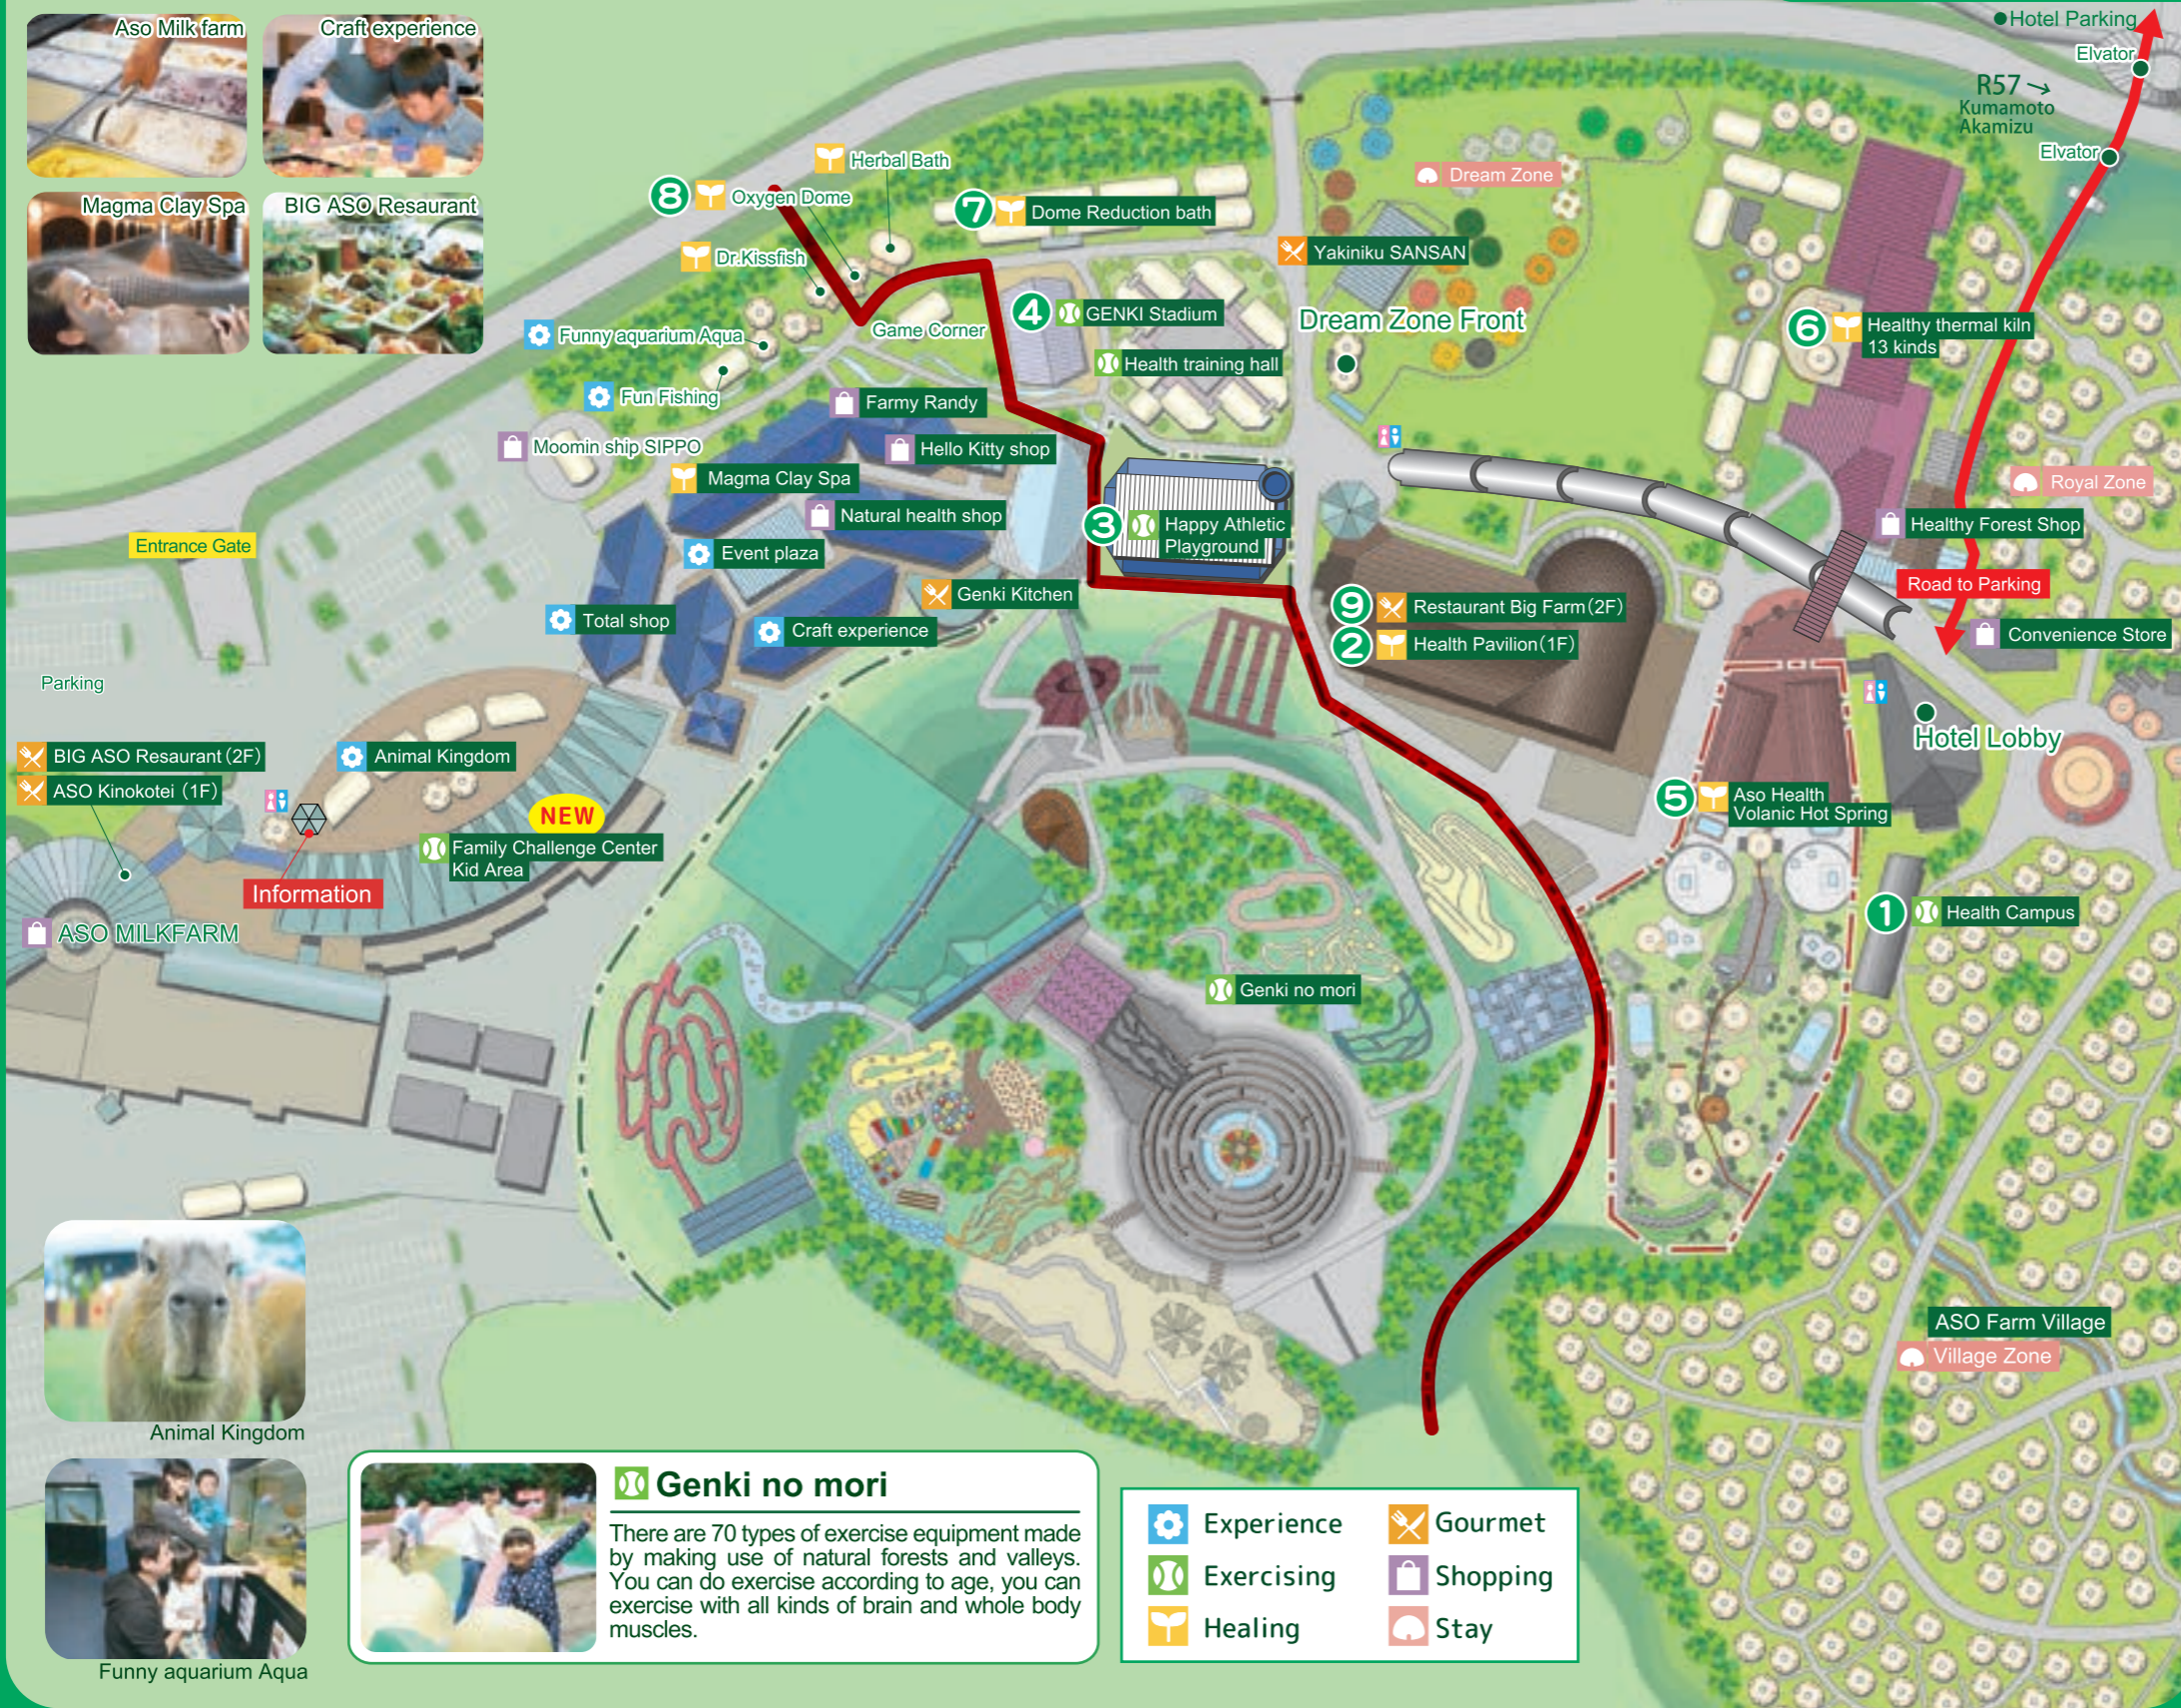

COMPREHESIVE MAP

ASO Natural Healthful Forest

There are closed facilities and street wich can't be used for restoration construcion. Please use it with a signature in the area.

Animal Kingdom

Funny aquarium Aqua

Genki no mori

There are 70 types of exercise equipment made by making use of natural forests and valleys. You can do exercise according to age, you can exercise with all kinds of brain and whole body muscles.

- Experience
- Exercising
- Healing
- Gourmet
- Shopping
- Stay

- ① Health Campus
- ② Health Pavilion
- ③ Happy Athletic Playground
- ④ GENKI Stadium
- ⑤ Aso Health Volcano Hot springs
- ⑥ Healthy thermal kiln 13kinds
- ⑦ Dome Reduction bath
- ⑧ Oxygen Dome
- ⑨ Restaurant Big Farm